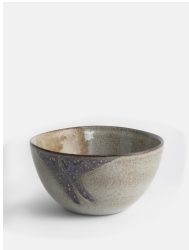

## Lawson Cereal Bowl, Set Of Four

\$95 Regular

\$81 Membership

### Product details

With organic shapes and a distinctive speckled finish, our Lawson collection is crafted from durable stoneware by artisans in Portugal. A reactive glaze creates subtle variations in colour and texture, making each piece a one-off. The 1970s-style interiors at 180 House inspired the range, which is ideal for casual, everyday dining.