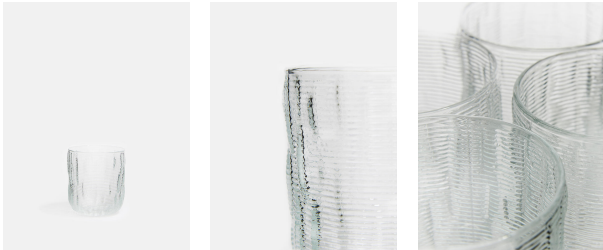

SOHO HOME

Mara Tumbler Clear, Set Of Four

£32 Regular

£27 SOHO HOME+

Available in

Amber

Green

Product details

Mix and match different coloured tumblers from our Mara range for an eclectic, relaxed effect.

Inspired by the tactile, natural interiors at Soho Roc House, each has subtle variations in tone and finish, making them one of a kind.

- Coloured glass tumbler
- Natural variations make each unique
- Handmade in Thailand
- Inspired by Soho Roc House

Dimensions

Height :9.5 cm

Width :8.2 cm

Depth :8.2 cm

Details

Dimensions: H10cm x W8.2cm

Dishwasher safe: Yes, but hand wash recommended