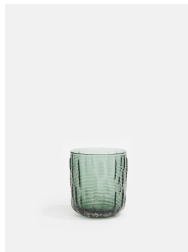

Mara Tumbler Dark Green, Set Of Four

£32

Regular

£27

Membership

Product details

Mix and match different coloured tumblers from our Mara range for an eclectic, relaxed effect.

Inspired by the tactile, natural interiors at Soho Roc House, each has subtle variations in tone and finish, making them one of a kind.

- Coloured glass tumbler
- Natural variations make each unique
- Handmade in Thailand
- Inspired by Soho Roc House

Please note, our glassware sets are not housed in gift boxes and come individually wrapped in recyclable brown packaging.