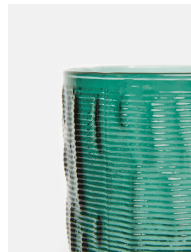

Mara Tumbler Dark Green, Set Of Four

£32

Regular

£27

Membership

Product details

Mix and match different coloured tumblers from our Mara range for an eclectic, relaxed effect.

Inspired by the tactile, natural interiors at Soho Roc House, each has subtle variations in tone and finish, making them one of a kind.

- Coloured glass tumbler
- Natural variations make each unique
- Handmade in Thailand
- Inspired by Soho Roc House

Please note, our glassware sets are not housed in gift boxes and come individually wrapped in recyclable brown packaging.