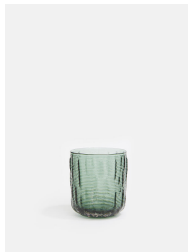

Mara Tumbler Dark Green, Set Of Four

£32 Regular

£27 Membership

Product details

Mix and match different coloured tumblers from our Mara range for an eclectic, relaxed effect.

Inspired by the tactile, natural interiors at Soho Roc House, each has subtle variations in tone and finish, making them one of a kind.

- Coloured glass tumbler
- Natural variations make each unique
- Handmade in Thailand
- Inspired by Soho Roc House

Please note, our glassware sets are not housed in gift boxes and come individually wrapped in recyclable brown packaging.