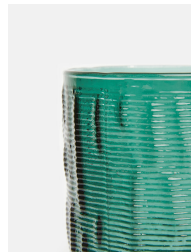

Mara Tumbler Dark Green, Set Of Four

£32 Regular

£27 Membership

Product details

Mix and match different coloured tumblers from our Mara range for an eclectic, relaxed effect.

Inspired by the tactile, natural interiors at Soho Roc House, each has subtle variations in tone and finish, making them one of a kind.

- Coloured glass tumbler
- Natural variations make each unique
- Handmade in Thailand
- Inspired by Soho Roc House

Please note, our glassware sets are not housed in gift boxes and come individually wrapped in recyclable brown packaging.