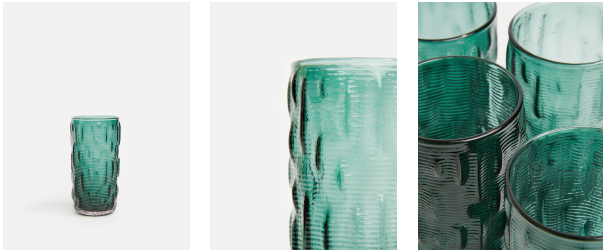

## Mara Highball Dark Green, Set Of Four

£40 Regular

£34 SOHO HOME+

Available in

-  Amber
-  Green

### Product details

Mix and match different coloured highball glasses from our Mara range for an eclectic, relaxed effect. Inspired by the tactile, natural interiors at Soho Roc House, each has subtle variations in tone and finish, making them one of a kind.

- Coloured glass highball
- Natural variations make each unique
- Handmade in Thailand
- Inspired by Soho Roc House

Please note, our glassware sets are not housed in gift boxes and come individually wrapped in recyclable brown packaging.