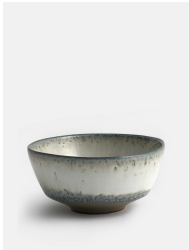

## Harpia Cereal Bowl, Set Of Four

£60 Regular

£51 SOHO HOME+

### Product details

Taking its cues from the serveware in Soho Roc House, our Harpia cereal bowls are crafted from durable stoneware and inspired by vintage ceramics. Each one is finished with a glossy, sage reactive glaze inside that creates unique tonal variations and speckles to mimic the shadows of light on water.

- Durable stoneware
- Matte speckle glaze outside
- Reactive sage gloss glaze inside
- Microwave and dishwasher safe
- Crafted in Portugal
- Inspired by Soho Roc House