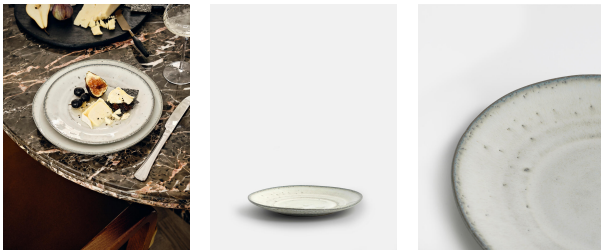

Harpia Side Plate, Set Of Four

£56 Regular

£48 SOHO HOME+

Product details

Crafted in Portugal in durable stoneware and inspired by vintage ceramics, our Harpia range is finished with a glossy, reactive glaze. This creates unique tonal variations, speckles and organic shapes that mimic the shadows of light on water.

- Durable stoneware side plate
- Matte speckle glaze outside
- Reactive peacock-blue gloss glaze inside
- Microwave and dishwasher safe
- Crafted in Portugal
- Inspired by Soho Roc House

Dimensions

Height :2.5 cm

Width :22.5 cm

Depth :22.5 cm

Details

Dimensions: H3cm x W23cm x D23cm

Material: Stoneware

Dishwasher Safe? Yes

Microwave Safe? Yes