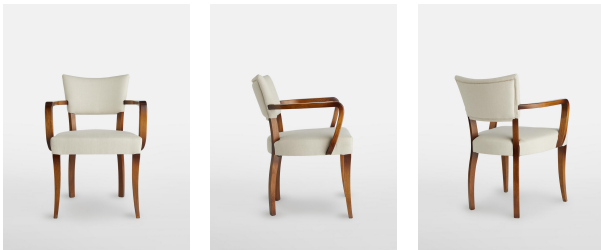

Molina Armchair, Linen, Natural

£530 Regular

£424 Membership

Available in

Linen Natural

Velvet Mustard

Velvet Grey Blue

Product details

A House hero, you'll find our comfy upholstered dining chair everywhere from High Road House to Soho House Berlin, as well as a vintage version in Kettner's Townhouse. The chair is made in Italy with a hardwood beech frame and is upholstered in slubby linen.

- Dining chair with upholstered seat and back
- Curved wooden arms
- Upholstered in slubby linen
- Dark hardwood beech frame
- Inspired by the vintage dining chairs at Kettner's Townhouse

Dimensions

H79 x W60 x D57cm / H30.9 x W23.6 x D22.4"

Filling: Foam

Frame: Beech

Material: Beech

Removable cushions: No

Removable legs: No

Seat depth: 49.5cm

Seat height: 48cm

Seat width: 51.5cm