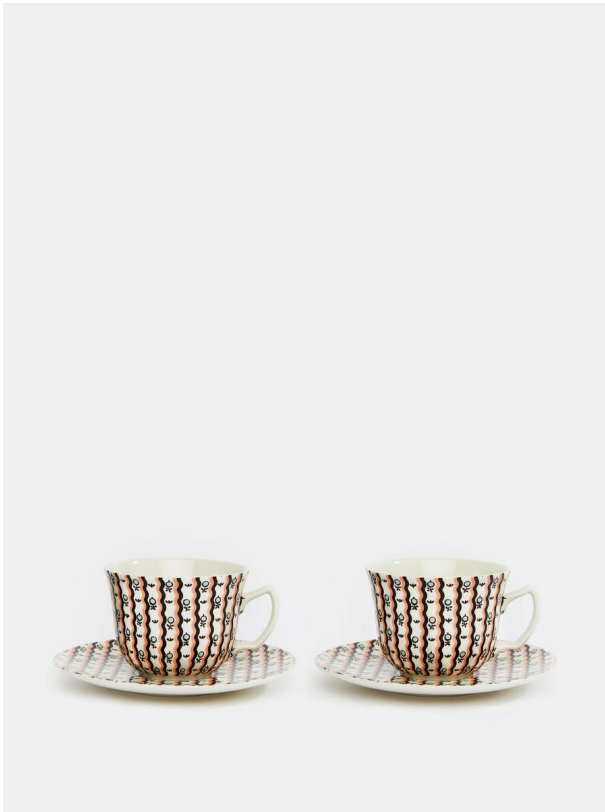

SOHO HOME

Aida Teacup & Saucer, Set Of Two

£42 Regular

£36 SOHO HOME+

Product details

With a design that is influenced by the vintage ceramics seen throughout Soho House Berlin, this eclectic set includes all the tableware you need for a traditional afternoon tea or breakfast in bed.

- Set of two bone china teacups and saucers
- Print influenced by a vintage design
- Inspired by Soho House Berlin

Dimensions

Height :10.8 cm

Width :15.24 cm

Depth :6.67 cm

Details

Dimensions:

Cup: H10.8cm x W8.89cm x D6.67cm