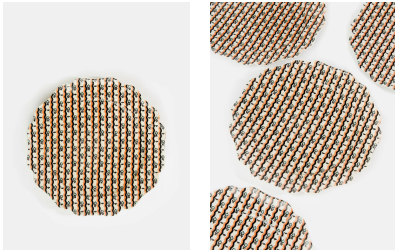

## Aida Dessert Plate Pink, Set Of Four

£70 Regular

£60 SOHO HOME+

### Product details

With a design that is influenced by the vintage ceramics seen throughout Soho House Berlin, this eclectic set includes all the tableware you need for a traditional afternoon tea or breakfast in bed.

- Set of four bone china dessert plates
- Print influenced by a vintage design
- Inspired by Soho House Berlin

### Dimensions

Height :21.59 cm

Width :21.59 cm

Depth :1.91 cm