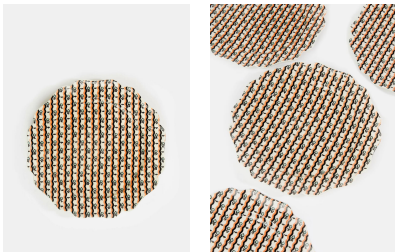

SOHO HOME

Aida Dessert Plate Pink, Set Of Four

£75 Regular

£64 SOHO HOME+

Product details

With a design that is influenced by the vintage ceramics seen throughout Soho House Berlin, this eclectic set includes all the tableware you need for a traditional afternoon tea or breakfast in bed.

- Set of four bone china dessert plates
- Print influenced by a vintage design
- Inspired by Soho House Berlin

Dimensions

H21.59 x W21.59 x D1.91cm / H8.5 x W8.5 x D0.8"

Weight

0.51kg / 1.1lbs

Details

Materials: Fine Bone China