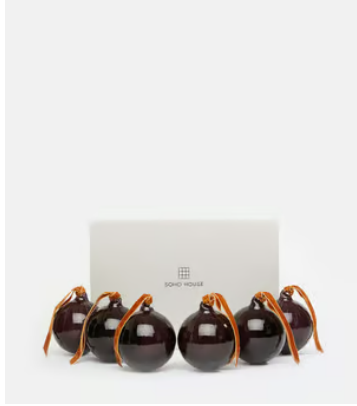

## Rosendale Baubles, Purple, Set of Six

£50 Regular price

£43 Member price

Trim your Christmas tree with our Rosendale baubles, based on the glassware found at DUMBO House in Brooklyn and Soho House Amsterdam. Available in opaque white or purple, they're mouth blown with a distinctive spiral pattern that catches the light beautifully.

### Dimensions

**Dimensions:** H30 x W14 x D14cm / H11.8 x W5.5 x D5.5"

**Weight:** 2kg / 4.4lbs

**Packaged dimensions:** H21 x W21 x D30cm / H8.3 x W8.3 x D11.8"

**Packaged weight:** 2kg / 4.4lbs