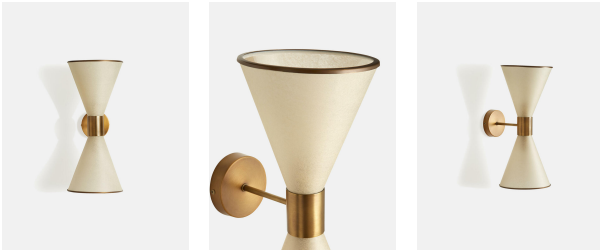

SOHO HOME

Kremer Wall Light

£210 Regular

£179 Membership

Product details

Because it's both an uplighter and a downlighter, the Kremer lights 'negative space' making it a good source of ambient lighting.

- Double ended wall light with two light sources
 - Off-white conical paper shades with brass rim
 - Antique brass finish fittings
 - 2 / E14 / 40W Maximum
 - Seen in Cowshed at Soho House Amsterdam
- Please note this is a hard wired light and will need to be installed by an electrician.

Dimensions

H42.5 x W18 x D23.5cm / H16.7 x W7.1 x D9.3"

Weight

1.5kg / 3.3lbs

Details

Shade: H19cm x W4.5cm x D18cm

Ceiling Rose Diameter: 12.8cm

Bulb Specification