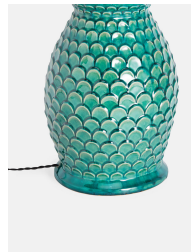

Catalina Table Light, Teal, Us

£125

Regular

£100

Membership

Product details

Inspired by the lamps on the bedside tables at Soho House Barcelona, the Catalina lamp has a distinctive glazed scalloped ceramic base. Tonal variations to the glaze give each lamp a unique, hand-finished quality and the off white linen shade casts a softly diffused light.

- Table lamp with glazed scalloped leaf ceramic base
- Tonal variations to glaze
- Off white linen shade
- Inspired by lamps at Soho House Barcelona

Dimensions

Product dimensions: H62 x W38 x D38cm / H24.4 x W15 x D15"

Product weight: 6kg / 13.2lbs

Packaged or boxed dimensions: H55 x W43 x D43cm / H21.7 x W16.9 x D16.9"

Packaged or boxed weight: 7.5kg / 16.5lbs

Details

Bulb required: 1 / E26 / 6W Maximum

Bulb style: Tala 6W Globe LED