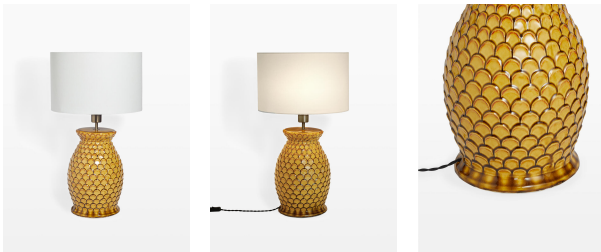

Catalina Table Light Yellow

£250 Regular

£213 SOHO HOME+

Available in

Teal

Yellow

Product details

Inspired by the lamps on the bedside tables at Soho House Barcelona, the Catalina lamp has a distinctive glazed scalloped ceramic base, tonal variations to the glaze give each lamp a unique, hand-finished quality and the off white linen shade casts a softly diffused light.

- Table lamp with glazed scalloped leaf ceramic base
- Tonal variations to glaze
- Off white linen shade
- Pair with Tala E27 bulb
- Inspired by lamps at Soho House Barcelona

Dimensions

Height :62 cm

Width :38 cm

Depth :38 cm

Weight :6 kg

Details

Dimensions: 40cm x 40cm x 65.5cm

Materials: Ceramic and linen

Bulb Type: Edison Screw, E27 60W (Halogen 42W, LED 10W)

Number of Bulbs Required: 1

Self Assembly: No