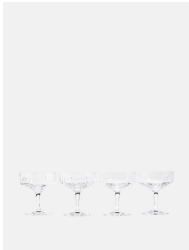

SOHO HOME

Roebing Champagne Coupe, Set Of Four

£185 Regular

£157 Membership

Product details

Designed exclusively for DUMBO House, the Roebing collection is a fitting tribute to John Augustus Roebing, the civil engineer who designed and built Brooklyn Bridge. Handcrafted from a weighty crystal, each piece has been intricately cut with straight lines echoing the cables that suspend above this historical landmark. Hand-finished and polished for extra brilliance, this collection will become a cherished part of your at-home bar for relaxed entertaining.

Set of four cut-crystal Champagne coupes

Hand-finished and polished for brilliance

Cut lines inspired by the cables on Brooklyn Bridge

Designed exclusively for DUMBO House
Used across all of our Houses

Dimensions