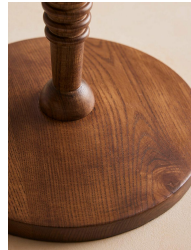

Bari Floor Lamp

£475 Regular

£404 Membership

Product details

Featuring a turned solid oak base and parchment shade that's edged with leather stitching, our Bari floor lamp offers an understated design that will suit both modern and traditional interiors. Look for it in the spaces at Soho House Hong Kong.

- Hand-turned solid oak stand
- Parchment shade with leather stitch edging
- Foot dimmer
- As seen in Soho House Hong Kong

Dimensions

Product dimensions: H150 x W45 x D45cm / H59.1 x W17.7 x D17.7"

Product weight: 9.4kg / 20.7lbs

Packaged or boxed dimensions: H47 x W47 x D34cm / H18.5 x W18.5 x D13.4"

Packaged or boxed weight: 2kg / 4.4lbs

Number of boxes: 2

* Box 1 : H47 x W47 x D34cm / H18.5 x W18.5 x D13.4"

* Box 2 : H140 x W39 x D39cm / H55.1 x W15.4 x D15.4"