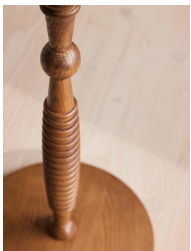

Bari Floor Lamp

£475 Regular

£404 Membership

Product details

Featuring a turned solid oak base and parchment shade that's edged with leather stitching, our Bari floor lamp offers an understated design that will suit both modern and traditional interiors. Look for it in the spaces at Soho House Hong Kong.

- Hand-turned solid oak stand
- Parchment shade with leather stitch edging
- Foot dimmer
- As seen in Soho House Hong Kong

Dimensions

Product dimensions: H150 x W45 x D45cm / H59.1 x W17.7 x D17.7"

Product weight: 9.4kg / 20.7lbs

Packaged or boxed dimensions: H47 x W47 x D34cm / H18.5 x W18.5 x D13.4"

Packaged or boxed weight: 2kg / 4.4lbs

Number of boxes: 2

* Box 1 : H47 x W47 x D34cm / H18.5 x W18.5 x D13.4"

* Box 2 : H140 x W39 x D39cm / H55.1 x W15.4 x D15.4"