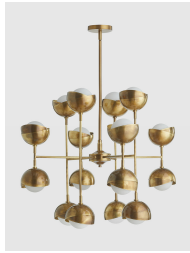

Seed Chandelier

£1,295 Regular

£1,101 Membership

Product details

The lighting schemes in White City House and 180 House formed the inspiration for the Seed chandelier. Comprising a cluster of bisected orbs in hand-applied patinated brass, the chandelier serves as a versatile lighting option that is suited to both narrow hallways and expansive living areas.

- Chandelier with multiple bulbs
- Hand-applied patinated brass orbs
- Antique iron-finished frame
- Adjustable pole kit included
- 16 / G9 / 28W Maximum
- Inspired by White City House and 180 House

Dimensions

H170 x W73.5 x D73.5cm / H66.9 x W28.9 x D28.9"

Weight

10kg / 22lbs

Details

Material: Iron and Glass

Cable & Ceiling Rose

Chain Length: 100cm

Height Adjustable: Yes