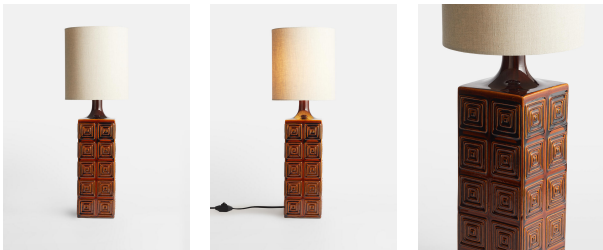

### Product details

The Dohara table lamp features a ceramic base with painterly geometric swirls in a nod to seventies style. Spotted in White City House, the lamp is finished with a reactive glaze and topped with a linen shade. Perch it on a console table, or keep it bedside to create an ambience for late-night reading.

- Seventies style
- Linen shade
- Tone-tone colour effect
- Requires 1 E27 9W Bulb
- Geometric swirl pattern
- Reactive glaze
- Inspired by White City House

### Dimensions

Height :75.3 cm

Width :25 cm

Depth :25 cm

Weight :3.2 kg

### Details

Product Dimensions: H75.3 x W25 x D25cm / H30 x W10 x D10"

Weight: 3kgs

Materials: Ceramic, linen and metal

Type of Lightbulb: Requires 1 E27 9W Bulb

Number of Lightbulbs Required: 1

Self-assembly Required: No