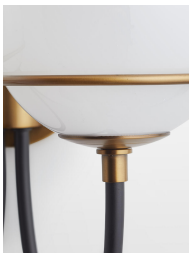

Weight

2.2kg / 4.9lbs