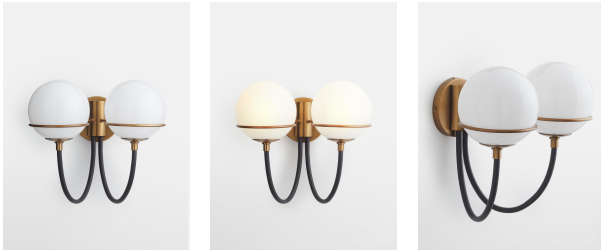

Rene Wall Light

£210 Regular

£179 Membership

Product details

The lights that hang in our Soho Works spaces inspired the design of the Rene wall light, which has two glossy glass orbs that sit in raised antique brass-finished holders. Curved black tubes float beneath the globes, enhancing the sculptural quality of the design.

- Wall light with two glass orbs supported by brass holders
- Curved black tubes underneath
- Antique brass-finished frame
- 2 / E14 / CANDLE / LED / 6W MAXIMUM
- Inspired by Soho Works

Dimensions

H35 x W31 x D26cm / H13.8 x W12.2 x D10.2"

Weight

2.2kg / 4.9lbs

Details

Bulb Specification

Bulb(s) Included: No

Bulb Specification: 2 / E14 / LED / 6W Maximum

Cable & Ceiling Rose

Cable Length: 20cm