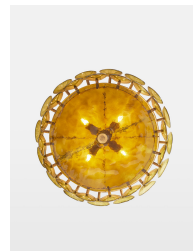

SOHO HOME

Lorenzo Chandelier, Green Us

£1,275 Regular

£1,084 SOHO HOME+

Available in

Amber

Green

Product details

Originally designed for the spaces at Soho House West Hollywood, our Lorenzo chandelier is handmade from pressed glass by skilled artisans. Green glass discs are mounted on tiered, antique brass arms that surround two central glass plates for great visual effect.

- Tiered pendant
- Pressed glass
- Green glass discs
- Antique brass finish
- Adjustable chain
- 4 / E26 / GLS / 60W MAXIMUM
- As seen in Soho House West Hollywood

Dimensions

Height :153 cm

Width :76 cm

Depth :76 cm

Weight :57 kg