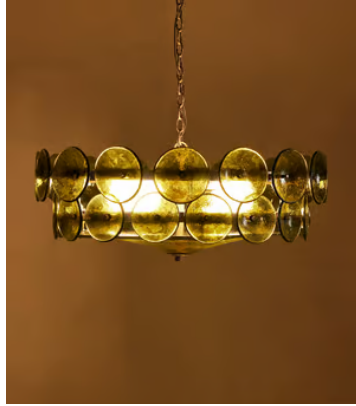

SOHO HOME

Lorenzo Chandelier, Green, US

£1,395 Regular price

£1,186 Member price

Originally designed for the spaces at Soho House West Hollywood, our Lorenzo chandelier is handmade from pressed glass by skilled artisans. Green glass discs are mounted on tiered, antique brass arms that surround two central glass plates for great visual effect.

Dimensions

Product dimensions: H29 x W76 x D76cm / H11.4 x W29.9 x D29.9"

Product weight: 19kg / 41.9lbs

Packaged or boxed dimensions: H54 x W79 x D79cm / H21.3 x W31.1 x D31.1"

Packaged or boxed weight: 19kg / 41.9lbs

Voltage: 110-120V

Available in 3 colours

Orange

Green

White