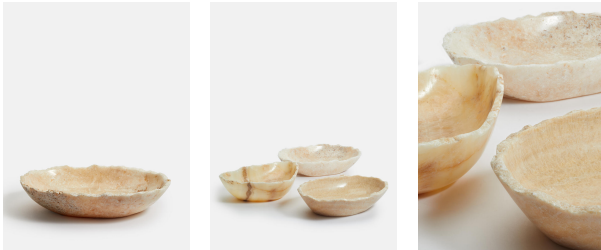

Details

Assembly required: No

Bathroom safe: No

Care instructions: Fragile, handle with care. Wipe with a damp cloth

Construction: Indoor

Material: Onyx

Watertight: No