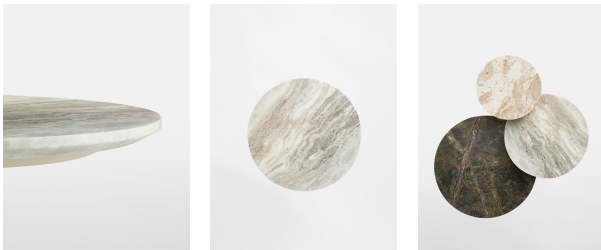

SOHO HOME

Fleet Side Table, Medium/mid Height, Terra Bianca Marble

£295 Regular

£251 Membership

Available in

Kapri

Jurassic Green

Fantasy Brown

Product details

This Fleet side table has a Terra Bianca Marble top and single brass leg for a sculptural feel, and its weighty base secures it firmly in place. We love it grouped together with its versions in Kapri stone and green marble to create an interesting contrast of heights and textures. It's inspired by the tables found at 180 House. Terra Bianca Marble top Variations in the marble make each piece unique Brass leg Marble sourced from India Inspired by 180 House

Material: Fantasy Brown Marble, Banswara White Marble, MDF, Stainless Steel and Iron

Removable legs: Yes