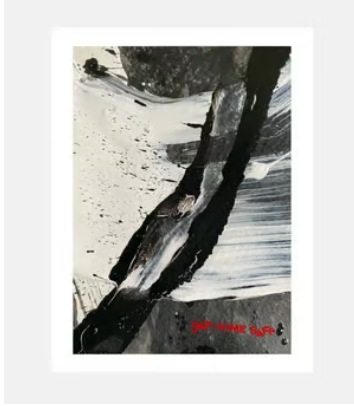

## 'Get Home Safe' by Reggie Black

£395 Regular price

£336 Member price

Part of our new Soho Editions, this limited-edition print was created by Soho House Art Prize 2020 runner-up, Reggie Black. 'Get Home Safe' underlines the precarious nature of safety, travel, and the uncertainty of getting home. Based in Maryland, Black uses text to navigate trauma, alongside personal and collective fear to inspire with defiant hope and optimism.

### Details

Digital archival print on Somerset Satin Enhanced 330gsm paper

Please note that frame is not included.