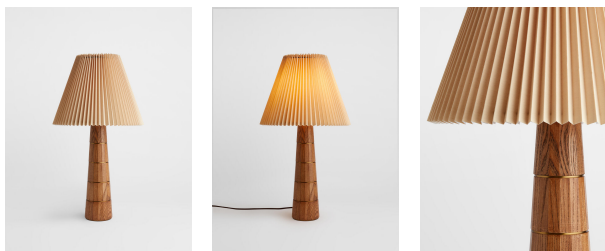

Facet Table Lamp Uk

£295 Regular

£251 SOHO HOME+

Product details

Taking its cues from Soho Roc House, the Facet table lamp features a mid-tone solid oak column with brass discs slotted between the fluted frame. A 1970s-inspired, pleated parchment shade rests on top, which softly disperses ambient light.

- Mid-tone solid oak column
- Brass finish discs
- Fluted body
- Pleated parchment shade
- Requires 1 x Standard E27 Globe 410 bulb/ max 40W
- Inspired by Soho Roc House

Dimensions

Height :70 cm
Width :37 cm
Depth :37 cm
Weight :3.5 kg

Details

Product Details

Product Dimensions: H70 x W37 x D37cm, Shade: H29 x D20 x D37cm, Cable Length: 180cm

Product Weight: 3.5kg

Materials: Wood, Paper and Iron

Bulb Specification

Bulb Specification : 1 / E27 / TYPE A / 40W
MAXIMUM