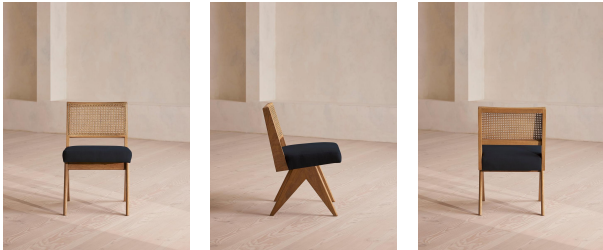

SOHO HOME

Hayward Dining Chair, Linen, Indigo

£345 Regular

£276 Membership

Available in

Fern

Product details

Originally designed for 180 House, our Hayward dining chair is built onto a solid oak frame with a wire-brushed finish. It has a natural woven cane back and is fitted with an indigo linen cushion for comfort.

Dimensions

Product dimensions: H81.3 x W57.2 x D55.2cm /
H30.9 x W23.6 x D22.4"

Product weight: 9.2kg / 20.3lbs

Packaged or boxed dimensions: H86 x W56 x D63cm /
H33.9 x W22 x D24.8"

Packaged or boxed weight: 12.2kg / 26.9lbs