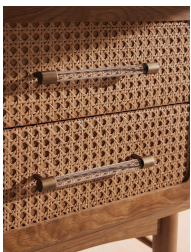

Oscar Cane & Oak Bedside Table

£995

Regular

£846

Membership

Product details

Part of our Oscar range, this bedside table takes inspiration from Soho House Berlin and complements solid oak with natural cane accents for warm tones in the bedroom. Built with two spacious drawers, clear resin handles with brass caps add a contemporary twist to this otherwise vintage-inspired piece which works well in any interior scheme.

- Solid oak and cane bedside table
- Two drawers
- Slim clear resin handles with brass caps
- Part of our Oscar furniture range
- Inspired by Soho House Berlin

Dimensions

Product dimensions: H59 x W51 x D47cm / H23.2 x W20.1 x D18.5"

Product weight: 25kg / 55.1lbs

Packaged or boxed dimensions: H75 x W60 x D60cm / H29.5 x W23.6 x D23.6"

Packaged or boxed weight: 37kg / 81.6lbs