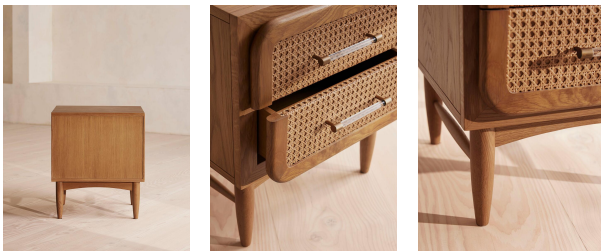

Oscar Cane & Oak Bedside Table

£995

Regular

£846

Membership

Product details

Part of our Oscar range, this bedside table takes inspiration from Soho House Berlin and complements solid oak with natural cane accents for warm tones in the bedroom. Built with two spacious drawers, clear resin handles with brass caps add a contemporary twist to this otherwise vintage-inspired piece which works well in any interior scheme.

- Solid oak and cane bedside table
- Two drawers
- Slim clear resin handles with brass caps
- Part of our Oscar furniture range
- Inspired by Soho House Berlin

Dimensions

Product dimensions: H59 x W51 x D47cm / H23.2 x W20.1 x D18.5"

Product weight: 25kg / 55.1lbs

Packaged or boxed dimensions: H75 x W60 x D60cm / H29.5 x W23.6 x D23.6"

Packaged or boxed weight: 37kg / 81.6lbs