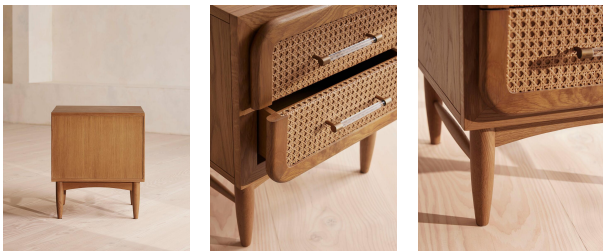

### Product details

Part of our Oscar range, this bedside table takes inspiration from Soho House Berlin and complements solid oak with natural cane accents for warm tones in the bedroom. Built with two spacious drawers, clear resin handles with brass caps add a contemporary twist to this otherwise vintage-inspired piece which works well in any interior scheme.

- Solid oak and cane bedside table
- Two drawers
- Slim clear resin handles with brass caps
- Part of our Oscar furniture range
- Inspired by Soho House Berlin

### Dimensions

Product dimensions: H59 x W51 x D47cm / H23.2 x W20.1 x D18.5"

Product weight: 25kg / 55.1lbs

Packaged or boxed dimensions: H75 x W60 x D60cm / H29.5 x W23.6 x D23.6"

Packaged or boxed weight: 37kg / 81.6lbs