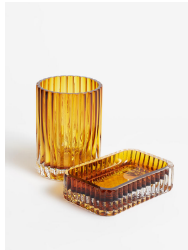

SOHO HOME

Barlow Glass Soap Dish

£30 Regular

£26 SOHO HOME+

Product details

The Barlow soap dish is crafted from a ribbed coloured glass to reference the interiors of our 180 House, based on London's Strand. Keep it sinkside to display bar soap, and pair with the Barlow toothbrush holder for a coordinated bathroom scheme.

- Glass soap dish
- Ribbed glass vessel
- Pair with the Barlow toothbrush holder
- Inspired by 180 House

Dimensions

Height :7 cm

Width :11 cm

Depth :15 cm

Weight :1 kg

Details

Size: L12cm x W9cm