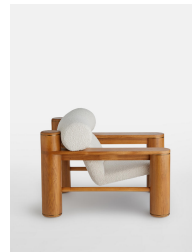

Dillon Armchair, Boucle Natural

£895 Regular

£716 Membership

Product details

Inspired by the rich depth of material finishes seen throughout 180 House, our Olsen sideboard combines mappa burl, oak, smoked glass and steel for a highly textured piece. Mappa burl is characterised by a light brown heartwood with a darker bark pattern in tighter clusters, displaying a rich and decorative surface. Fitted with three doors and generous room inside for storage, this sideboard is ideal for elevating a living room or dining space.

- Mappa burl and oak sideboard
- Smoke-glass top
- Steel frame
- Fitted with 3 doors
- Generous interior
- Inspired by 180 House

Dimensions

Product dimensions: H78.7 x W92.7 x D102.2cm / H31 x W36.5 x D40.2"

Product weight: 50kg / 110.2lbs

Packaged or boxed dimensions: H84 x W103 x D112cm / H33 x W40.5 x D44"

Packaged or boxed weight: 62kg / 136.7lbs

Details

Arm height: 54cm

Seat depth: 54cm

Seat width: 60cm

Seat height: 42cm