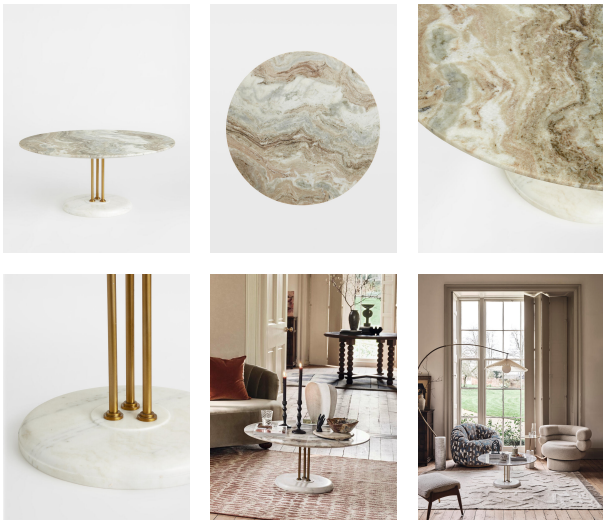

## Fleet Coffee Table, Brown Marble

£595 Regular

£476 Membership

Available in

Fantasy Brown

### Product details

This Fleet coffee table has a solid Fantasy Brown marble top and brass legs for a sculptural feel. The heavy marble base secures it firmly in place. It's inspired by the tables found at 180 House on London's Strand.

Fleet coffee table Fantasy Brown marble top  
White marble base Brass legs Marble sourced from India Inspired by 180 House