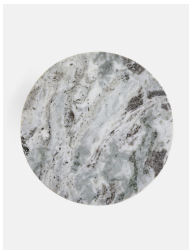

Tisbury Side Table, Fantasy Black Marble

£795 Regular

£676 Membership

Available in

Fantasy Black

Jurassic Green

Product details

Taking inspiration from the marble textures seen at 180 House in London, our Tisbury side table is crafted from Fantasy Black marble - an Indian stone that's harder than typical white marbles and less likely to scratch or mark. The side table has three sturdy columns set into the rounded table top, adding to the sculptural quality of the piece. It is available in three colour variations that represent the beauty of the stone.

Marble side table Round top Three legs Fantasy Black marble Available in brown, green and black variations Variations in the marble make each piece unique Pair with the Tisbury coffee table Marble sourced from India Inspired by 180 House

Dimensions

H55 x W43 x D43cm / H21.7 x W16.9 x D16.9"

Weight

82kg / 180.8lbs