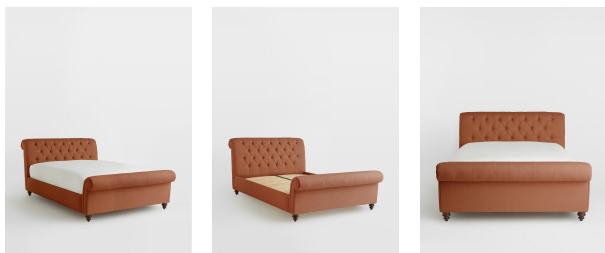

Foxcote Bed, Double, Linen Dahlia

£3,595 Regular

£3,056 SOHO HOME+

Sizes

Double, Emperor, King, Super King

Available in

- | | |
|---|--|
|  Linen Antelope |  Linen Dahlia |
|  Linen Dark Navy |  Linen Light Grey |
|  Linen Loden |  Linen Natural |
|  Velvet Burgundy |  Velvet Cream |
|  Velvet Forest |  Velvet Lichen |
|  Velvet Navy |  Velvet Ochre |
|  Velvet Rose Water |  Velvet Rust |
|  Velvet Slate |  Velvet Teal |

Product details

Our Foxcote bed references the cosy style of the cabins at Soho Farmhouse. The traditional scrolled sleigh bedstead is upholstered in linen for a relaxed rustic feel, while its cushioned Chesterfield-style headboard brings extra comfort.

- Linen double bed
- Sleigh bedstead
- Scrolled headboard and footboard
- Chesterfield-style deep buttoned detailing
- Turned wooden feet
- Seen in the bedrooms at Soho Farmhouse
- Available in velvet and linen
- Mattress is not included and can be purchased separately

Dimensions

H121 x W150 x D251cm / H48 x W89 x D99"

Weight

102kg / 224.9lbs

Details

Headboard height: 110cm

Under bed clearance: 11cm

Removable legs: No