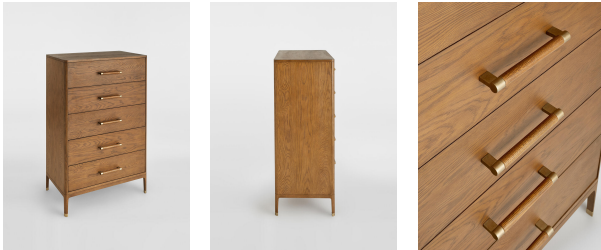

SOHO HOME

Walton 5 Drawer Dresser

£1,995 Regular

£1,696 SOHO HOME+

Product details

We're expecting this product to arrive in February 2022.

The Walton five-drawer dresser takes its cues from the mid-century-inspired pieces at White City House. It has a curved profile, dovetail drawer boxes, and brass stiletto legs. The warm oak tones bring instant warmth to a bedroom. Pair with our Belsa bed for a coordinated scheme.

- Five-drawer dresser
- Oak and oak veneer
- Dark brown stain
- Dovetail drawers with soft-close runners
- Brass stiletto legs
- Inspired by White City House

Dimensions

Height :131.5 cm

Width :85 cm

Depth :50 cm

Weight :80 kg

Details

Dimensions: H132 x W85 x D50 cm / H52 x W33 x D20 in

Frame: Oak, Veneer Oak, Steel Handle & Foot Cap

Feet: Plastic glide

Assembly Required: No

Care Instructions: Dust often using a clean, soft, dry and lint-free cloth. Blot spills immediately and wipe with a clean, damp, cloth.