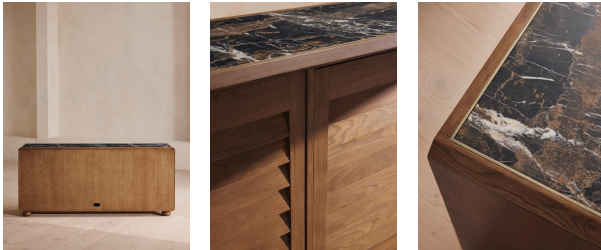

Lucia Sideboard, Michelangelo Marble

£2,795

Regular

£2,376

Membership

Product details

Characterised by a louvre slatted front and an intense black Michelangelo marble top, our Lucia sideboard takes design cues from Soho House Rome. Crafted from solid oak and oak veneer, this interior is suitable for large living spaces or offices, and features hidden recessed handles for a streamlined finish with three doors. Resting on wooden bun feet, brass ring detail around each subtly showcases our love of mixing materials when it comes to furniture design.

- Oak and oak veneer sideboard
- Louvre slatted front
- Michelangelo marble inset top
- Marble sourced from south-west Pakistan
- Hidden recessed handles
- Three doors
- Wooden bun legs with brass ring in the centre
- Inspired by Soho House Rome

Dimensions

Product dimensions: H80 x W180 x D50cm / H31.5 x W70.9 x D19.7"

Product weight: 109kg / 240.3lbs

Packaged or boxed dimensions: H106 x W189 x D59cm / H41.7 x W74.4 x D23.2"

Packaged or boxed weight: 143kg / 315.3lbs