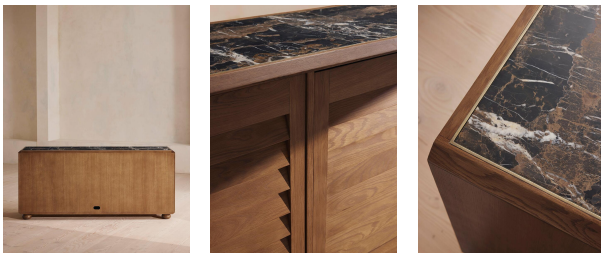

Lucia Sideboard, Michelangelo Marble

£2,795

Regular

£2,376

Membership

Product details

Characterised by a louvre slatted front and an intense black Michelangelo marble top, our Lucia sideboard takes design cues from Soho House Rome. Crafted from solid oak and oak veneer, this interior is suitable for large living spaces or offices, and features hidden recessed handles for a streamlined finish with three doors. Resting on wooden bun feet, brass ring detail around each subtly showcases our love of mixing materials when it comes to furniture design.

- Oak and oak veneer sideboard
- Louvre slatted front
- Michelangelo marble inset top
- Marble sourced from south-west Pakistan
- Hidden recessed handles
- Three doors
- Wooden bun legs with brass ring in the centre
- Inspired by Soho House Rome

Dimensions

Product dimensions: H80 x W180 x D50cm / H31.5 x W70.9 x D19.7"

Product weight: 109kg / 240.3lbs

Packaged or boxed dimensions: H106 x W189 x D59cm / H41.7 x W74.4 x D23.2"

Packaged or boxed weight: 143kg / 315.3lbs

polish. Avoid contact with water and other liquids.

Clearance: 6.5cm

Door dimensions: H80 x W56 x D43cm

Feet: Plastic glide

Finish: Mid-tone Oak, Antique Brass and honed Marble

Frame: Oak Wood

Handles: Hidden recessed handles