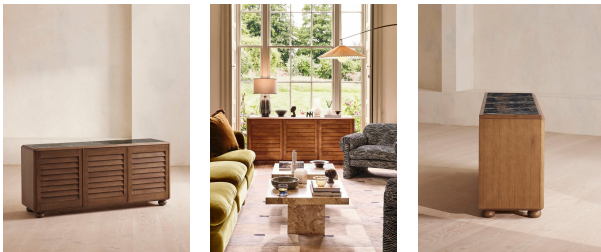

Lucia Sideboard, Michelangelo Marble

£2,795

Regular

£2,376

Membership

Product details

Characterised by a louvre slatted front and an intense black Michelangelo marble top, our Lucia sideboard takes design cues from Soho House Rome. Crafted from solid oak and oak veneer, this interior is suitable for large living spaces or offices, and features hidden recessed handles for a streamlined finish with three doors. Resting on wooden bun feet, brass ring detail around each subtly showcases our love of mixing materials when it comes to furniture design.

- Oak and oak veneer sideboard
- Louvre slatted front
- Michelangelo marble inset top
- Marble sourced from south-west Pakistan
- Hidden recessed handles
- Three doors
- Wooden bun legs with brass ring in the centre
- Inspired by Soho House Rome

Dimensions

Product dimensions: H80 x W180 x D50cm / H31.5 x W70.9 x D19.7"

Product weight: 109kg / 240.3lbs

Packaged or boxed dimensions: H106 x W189 x D59cm / H41.7 x W74.4 x D23.2"

Packaged or boxed weight: 143kg / 315.3lbs