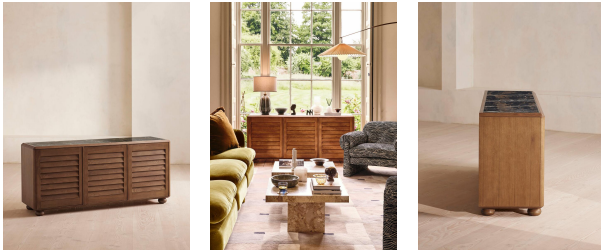

Lucia Sideboard, Michelangelo Marble

£2,795

Regular

£2,376

Membership

Product details

Characterised by a louvre slatted front and an intense black Michelangelo marble top, our Lucia sideboard takes design cues from Soho House Rome. Crafted from solid oak and oak veneer, this interior is suitable for large living spaces or offices, and features hidden recessed handles for a streamlined finish with three doors. Resting on wooden bun feet, brass ring detail around each subtly showcases our love of mixing materials when it comes to furniture design.

- Oak and oak veneer sideboard
- Louvre slatted front
- Michelangelo marble inset top
- Marble sourced from south-west Pakistan
- Hidden recessed handles
- Three doors
- Wooden bun legs with brass ring in the centre
- Inspired by Soho House Rome

Dimensions

Product dimensions: H80 x W180 x D50cm / H31.5 x W70.9 x D19.7"

Product weight: 109kg / 240.3lbs

Packaged or boxed dimensions: H106 x W189 x D59cm / H41.7 x W74.4 x D23.2"

Packaged or boxed weight: 143kg / 315.3lbs