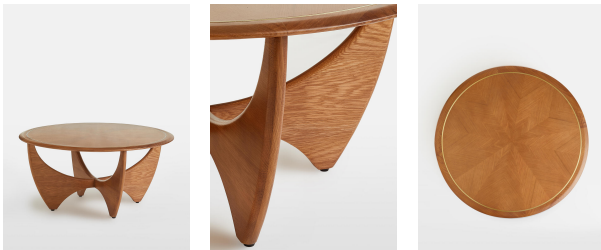

SOHO HOME

Sybill Coffee Table

£949 Regular

£807 SOHO HOME+

Product details

The Sybill Coffee table is inspired by pieces found in Shoreditch House. A solid oak-edged top with antiqued brass inlay detail frames the starburst marquetry pattern, which sits atop a solid oak sculptural base.

- Brass inlay detail
- Sculptural legs
- Hand-applied oak marquetry top
- Solid oak base
- Inspired by Shoreditch House

Dimensions

Height :40 cm

Width :85 cm

Depth :85 cm

Weight :20 kg

Details

Dimensions: H40 x W85 x D85cm / H15.7 x W33.5 x D33.5"