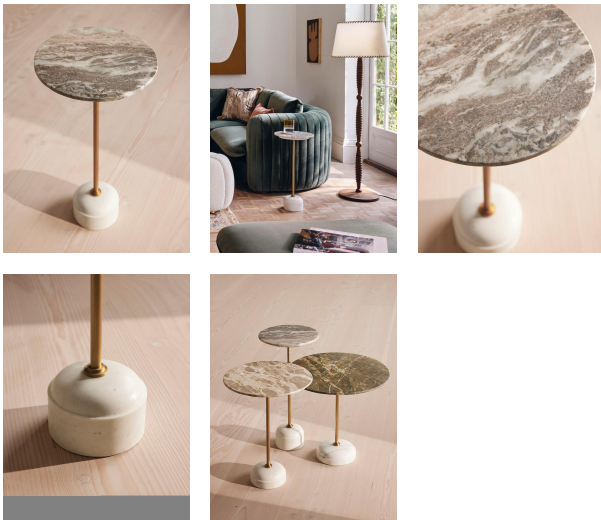

Fleet Side Table, Small/tall, Terra Bianca Marble

£250

Regular

£213

Membership

Available in

Natural

Grey

Green

Kapri

Product details

This Fleet side table has a Terra Bianca Marble top and single brass leg for a sculptural feel, and its weighty base secures it firmly in place. We love it grouped together with its versions in Kapri stone and green marble to create an interesting contrast of heights and textures. It's inspired by the tables found at 180 House.

- Terra Bianca Marble top
- Variations in the marble make each piece unique
- Brass leg
- Marble sourced from India
- Inspired by 180 House

Dimensions

Product dimensions: H64 x W30 x D30cm / H25.2 x W11.8 x D11.8"

Product weight: 9.85kg / 21.7lbs

Packaged or boxed dimensions: H46 x W63 x D25cm / H18.1 x W24.8 x D9.8"

Packaged or boxed weight: 12.1kg / 26.7lbs