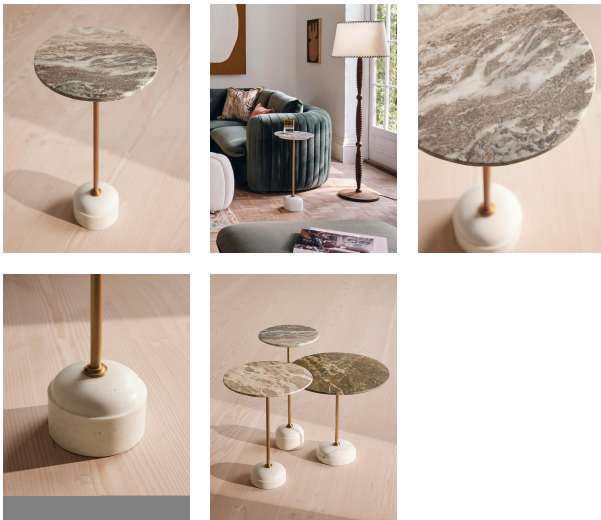

Dimensions

Product dimensions: H64 x W30 x D30cm / H25.2 x W11.8 x D11.8"

Product weight: 9.85kg / 21.7lbs

Packaged or boxed dimensions: H46 x W63 x D25cm / H18.1 x W24.8 x D9.8"

Packaged or boxed weight: 12.1kg / 26.7lbs