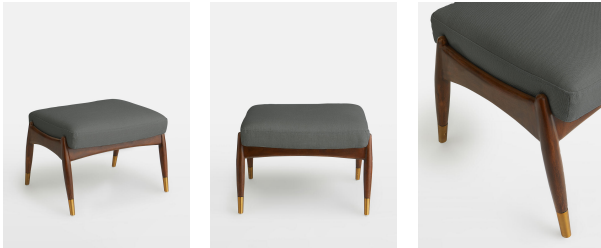

SOHO HOME

Theodore Footstool Khaki Washed Linen Uk

£419 Regular

£356 SOHO HOME+

Product details

Taking cues from vintage-inspired designs at 40 Greek Street, our Theodore footstool will add a fresh focal point to your living space. It has a comfortable, deep-sit shape with a down and feather-wrapped foam cushion upholstered in khaki linen. The tapered birch-wood frame and brass detailing on the legs complement the clean lines.

- Tapered birch-wood frame
- Brass-detailed legs
- Upholstered in khaki linen
- Feather and down-wrapped foam cushion
- Inspired by 40 Greek Street

Dimensions

Height :45 cm

Width :55 cm

Depth :44 cm

Details

Product dimensions: H40cm x W54.6cm x D43.8cm

Seat depth: 41.3cm

Seat width: 50.8cm

Seat height: 40cm

Assembly required: No

Removable legs: No

Removable cushions: No

Frame: Birch

Legs: Birch

Fabric: 100% Linen

Filling: Foam with fibre

Care instructions: Professional upholstery cleaning