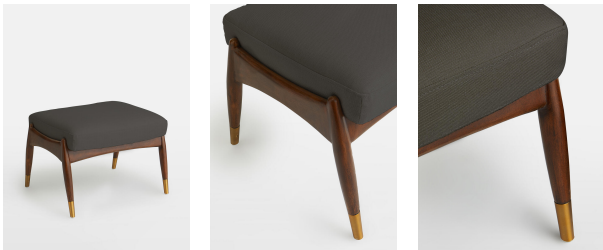

SOHO HOME

Theodore Footstool Charcoal Washed Linen

£450 Regular

£383 SOHO HOME+

Product details

Taking cues from vintage-inspired designs at 40 Greek Street, our Theodore footstool will add a fresh focal point to your living space. It has a comfortable, deep-sit shape with a down and feather-wrapped foam cushion upholstered in charcoal linen. The tapered birch-wood frame and brass detailing on the legs complement the clean lines.

- Tapered birch-wood frame
- Brass-detailed legs
- Upholstered in charcoal linen
- Feather and down-wrapped foam cushion
- Inspired by 40 Greek Street

Dimensions

H45 x W55 x D44cm / H16 x W22 x D17"

Weight

5.2kg / 11.5lbs

Details

Seat depth: 41.3cm
Seat width: 50.8cm
Seat height: 40cm
Assembly required: No
Removable legs: No
Removable cushions: No
Frame: Birch
Legs: Birch
Fabric: 100% Linen
Filling: Foam with fibre
Care instructions: Professional upholstery cleaning