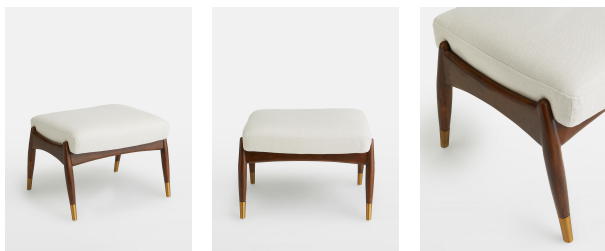

## Theodore Footstool Natural Linen

£450 Regular

£383 SOHO HOME+

### Product details

Taking cues from vintage-inspired designs at 40 Greek Street, our Theodore footstool will add a fresh focal point to your living space. It has a comfortable, deep-sit shape with a down and feather-wrapped foam cushion upholstered in natural linen. The tapered birch-wood frame and brass detailing on the legs complement the clean lines.

- Tapered birch-wood frame
- Brass-detailed legs
- Upholstered in natural linen
- Feather and down-wrapped foam cushion
- Inspired by 40 Greek Street

### Dimensions

H45 x W55 x D44cm / H16 x W22 x D17"