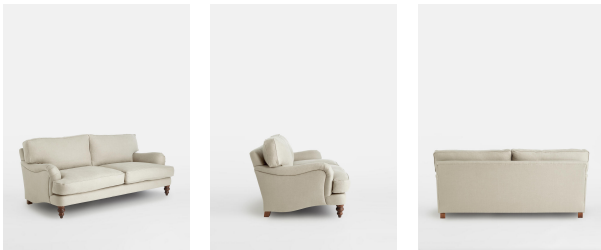

Arundel 3-seater Sofa, Linen Natural

£3,495 Regular

£2,971 SOHO HOME+

Available in

- | | |
|--|--|
|  Linen Natural |  Linen Antelope |
|  Linen Loden |  Linen Dahlia |
|  Linen Dark Navy |  Velvet Slate |
|  Velvet Navy |  Velvet Teal |
|  Velvet Forest |  Velvet Lichen |
|  Velvet Burgundy |  Velvet Rose Water |
|  Velvet Cream |  Velvet Ochre |
|  Velvet Rust |  Mohair Sage |
|  Mohair Rust |  Mohair Mustard |
|  Mohair Indigo | |

Product details

Inspired by the country interiors of Soho Farmhouse, our Arundel sofa is cut from 100% linen and shows our take on a traditional English roll arm. The feather-wrapped foam seat cushions enhance the deep-sit lounge style, while an elongated back offers additional comfort and support.

- Soho House take on a traditional English roll arm
- 100% linen
- Deep-sit lounge style
- High back for extra comfort
- Feather-wrapped foam cushions
- Solid wood turned legs
- Inspired by Soho Farmhouse

Dimensions

Height :83 cm
Width :202 cm
Depth :108 cm
Weight :75 kg

Details

Product dimensions: H83 x W202 x D108cm

Arm height: 61cm

Seat depth: 58cm

Seat width: 168cm

Seat height: 45cm