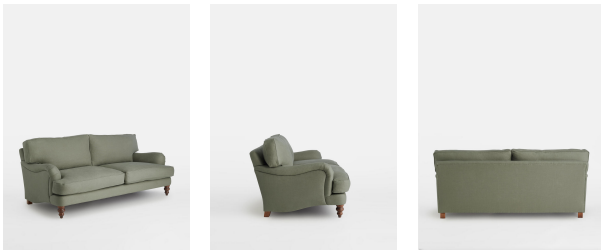

Arundel Three Seater Sofa, Linen Loden

£3,495 Regular

£2,971 Membership

Available in

- | | |
|--|--|
|  Linen Natural |  Linen Antelope |
|  Linen Loden |  Linen Dahlia |
|  Linen Dark Navy |  Velvet Slate |
|  Velvet Navy |  Velvet Teal |
|  Velvet Forest |  Velvet Lichen |
|  Velvet Burgundy |  Velvet Rose Water |
|  Velvet Cream |  Velvet Ochre |
|  Velvet Rust |  Mohair Sage |
|  Mohair Rust |  Mohair Mustard |
|  Mohair Indigo | |

Product details

Inspired by the country interiors of Soho Farmhouse, our Arundel sofa is cut from 100% linen and shows our take on a traditional English roll arm. The feather-wrapped foam seat cushions enhance the deep-sit lounge shape, while an elongated back offers additional comfort and support.

- Soho House take on a traditional English roll arm
- 100% linen
- Deep-sit lounge style
- High back for extra comfort
- Feather-wrapped foam cushions
- Solid wood turned legs
- Inspired by Soho Farmhouse

Dimensions

H83 x W202 x D108cm / H33 x W80 x D43"

/products/arundel-3-seater-sofa/74552156 - SKU: 74552156

Weight

75kg / 165.3lbs

Details

Arm height: 61cm

Seat depth: 58cm