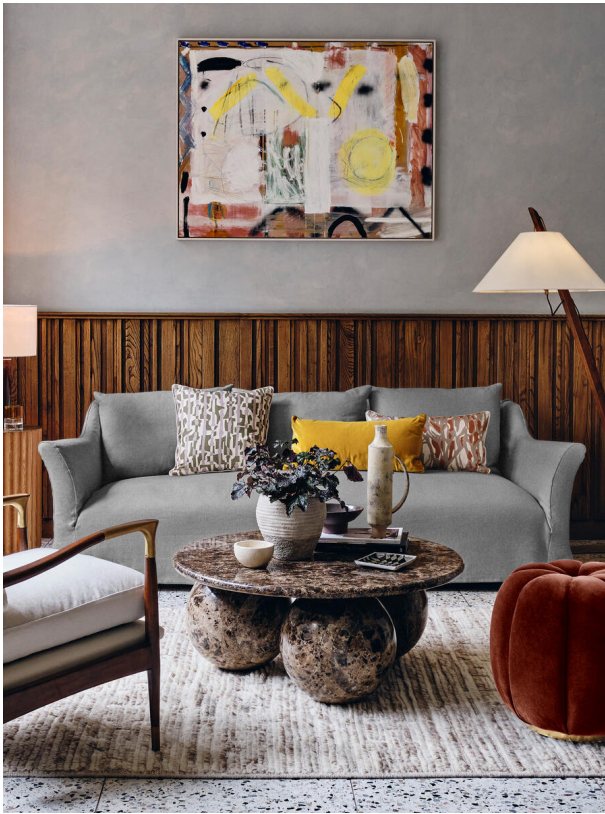

SOHO HOME

Roma Three Seater Sofa, Linen Light Grey

£3,295 Regular

£2,801 SOHO HOME+

Available in

Product details

Taking its cues from the open-plan barn spaces at Soho Farmhouse, our three-seater Roma sofa features a tailored, pure linen slip cover with a wide, fixed seat and flared arms. A great choice for casual, relaxed lounging.

- Tailored linen slip cover
- 100% pure linen
- Deep fixed seat
- Legs concealed by slip cover
- Flared arms
- Inspired by Soho Farmhouse

Dimensions

H70 x W221 x D101cm / H28 x W78 x D39"

Weight

70kg / 154.3lbs

Details

Arm height: 61cm

Seat depth: 66cm

Seat width: 188cm

Seat height: 42cm

Assembly required: No

Removable legs: Yes

Removable cushions: Yes

Frame: Birch

Legs: Beech

Fabric: 100% Linen

Filling: Foam core wrapped in French duck feather

Care instructions: Professional upholstery
cleaning