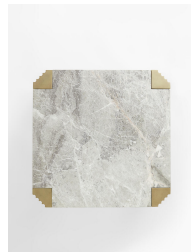

Athena Coffee Table, Grey Norway Marble

£1,695 Regular

£1,441 Membership

Product details

Complete your living area with the Athena coffee table, characterised by a chunky profile and Norway Grey marble top sourced from Spain, with white veining in the stone. Four antique brass-finish metal legs with a ridged texture instantly modernise the structural table and enhance the unique characteristics of the marble. Coffee table Chunky profile Antique brass-finish metal legs Norway Grey solid marble sourced from Spain White veining in the stone Each one is entirely unique due to variations in the marble Inspired by Soho House Rome

Dimensions

H40 x W85 x D85cm / H16 x W33 x D33"

Weight

59kg / 130.1lbs

Details

Frame: Marble and Steel

Feet: Plastic Glide

Assembly Required: Yes