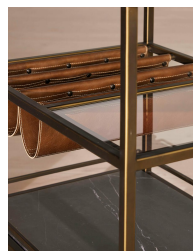

Portnall Bar Cart, Black Marquina Marble

£1,695

Regular

£1,441

Membership

Product details

The Portnall bar cart echoes the textures seen at White City House. A blackened brass metal finish contrasts the Spanish black Marquina marble shelves, while a clear glass middle shelf is great for displaying everything from glassware to bar utensils and recipe books. Fitted with an adjustable wine rack, the bar cart features three leather slings - ideal for storing your favourite wine and spirits.

- Blackened brass bar cart
- Honed black Marquina marble shelves
- Black Marquina marble sourced from Spain
- Each one is unique due to variations in the marble
- One clear glass shelf in the centre
- Adjustable wine rack
- Three leather slings
- Inspired by White City House

Dimensions

Product dimensions: H90 x W80 x D50cm / H35 x W31 x D20"

Product weight: 54kg / 119lbs

Packaged or boxed dimensions: H112 x W95 x D64cm / H44.1 x W37.4 x D25.2"

Packaged or boxed weight: 80kg / 176.4lbs