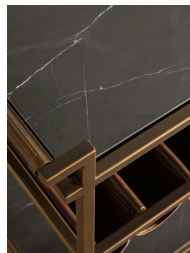

Portnall Bar Cart, Black Marquina Marble

£1,695

Regular

£1,441

Membership

Product details

The Portnall bar cart echoes the textures seen at White City House. A blackened brass metal finish contrasts the Spanish black Marquina marble shelves, while a clear glass middle shelf is great for displaying everything from glassware to bar utensils and recipe books. Fitted with an adjustable wine rack, the bar cart features three leather slings - ideal for storing your favourite wine and spirits.

- Blackened brass bar cart
- Honed black Marquina marble shelves
- Black Marquina marble sourced from Spain
- Each one is unique due to variations in the marble
- One clear glass shelf in the centre
- Adjustable wine rack
- Three leather slings
- Inspired by White City House