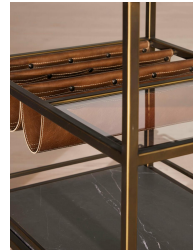

Portnall Bar Cart, Black Marquina Marble

£1,695

Regular

£1,441

Membership

Product details

The Portnall bar cart echoes the textures seen at White City House. A blackened brass metal finish contrasts the Spanish black Marquina marble shelves, while a clear glass middle shelf is great for displaying everything from glassware to bar utensils and recipe books. Fitted with an adjustable wine rack, the bar cart features three leather slings - ideal for storing your favourite wine and spirits.

- Blackened brass bar cart
- Honed black Marquina marble shelves
- Black Marquina marble sourced from Spain
- Each one is unique due to variations in the marble
- One clear glass shelf in the centre
- Adjustable wine rack
- Three leather slings
- Inspired by White City House