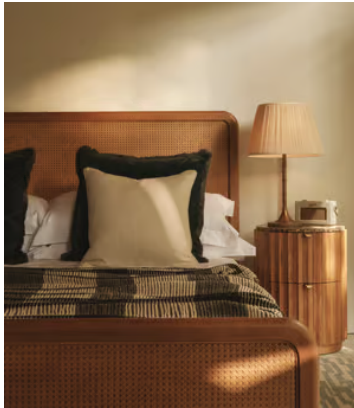

## Railton Bedside Table, Dark Emperador Marble

£1,195 Regular price

£1,016 Member price

A cylindrical shape is carved from fluted oak wood and finished with a Spanish Dark Emperador marble top.

The Railton bedside table combines mid-toned oak wood with a honed marble top to mirror the finishes seen throughout Soho House Rome. Detailed with ridged carvings around its cylindrical silhouette for a sculptural finish, it's fitted with two drawers with brass handles.

### Dimensions

**Dimensions:** H60 x W46 x D46cm / H24 x W18 x D18"

**Weight:** 33kg / 72.8lbs

**Packaged dimensions:** H78 x W55 x D55cm / H30.7 x W21.7 x D21.7"