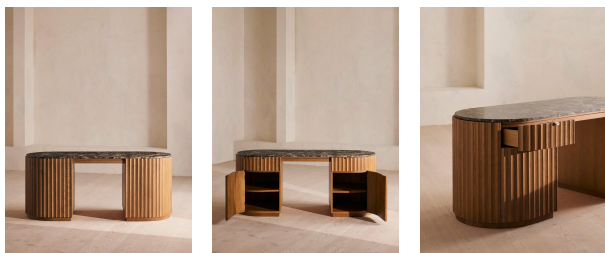

Railton Desk, Dark Emperor Marble

£3,495

Regular

£2,971

Membership

Product details

Inspired by Soho House Rome, the mid-tone oak Railton desk is designed with a wraparound pedestal form which can be placed in the centre of the room. A Spanish Emperor marble top complements the textural solid oak clad detail, distinguished by deep brown tones and defined white veining. Ideal for home working, the desk is fitted with two drawers, two doors and two shelves - ideal for storing paperwork, stationery and office equipment.

- Solid oak clad pedestal base
- Wraparound shape
- Sculptural, curved lines
- Mid-tone finish with oak clad detailing
- Dark brown Emperor marble top sourced from Spain
- Grey veining and crystallised accents
- Natural variations in the marble make each piece unique
- Two drawers, two doors and two shelves
- Antique brass handles
- Inspired by Soho House Rome

Dimensions

Product dimensions: H75 x W179 x D70cm / H30 x W70 x D28"

Product weight: 167kg / 368.2lbs

Number of boxes: 2

* Box 1 : H95 x W121 x D80cm / H37.4 x W47.6 x D31.3"

* Box 2 : H91 x W200 x D25cm / H35.8 x W78.7 x D9.8"

Material: Oak Wood, Poplar Wood, MDF, Oak Veneer, Dark Emperador Marble and Steel

Removable legs: No

Shelf dimensions: H45.5 x W53 x D48.4cm