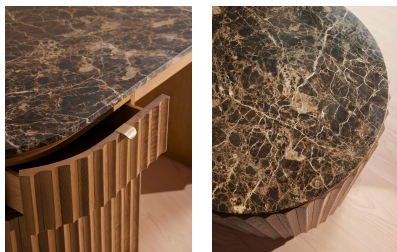

Railton Desk, Dark Emperor Marble

£3,495

Regular

£2,971

Membership

Product details

Inspired by Soho House Rome, the mid-tone oak Railton desk is designed with a wraparound pedestal form which can be placed in the centre of the room. A Spanish Emperor marble top complements the textural solid oak clad detail, distinguished by deep brown tones and defined white veining. Ideal for home working, the desk is fitted with two drawers, two doors and two shelves - ideal for storing paperwork, stationery and office equipment.

- Solid oak clad pedestal base
- Wraparound shape
- Sculptural, curved lines
- Mid-tone finish with oak clad detailing
- Dark brown Emperor marble top sourced from Spain
- Grey veining and crystallised accents
- Natural variations in the marble make each piece unique
- Two drawers, two doors and two shelves
- Antique brass handles
- Inspired by Soho House Rome

Material: Oak Wood, Poplar Wood, MDF, Oak Veneer, Dark Emperador Marble and Steel

Removable legs: No

Shelf dimensions: H45.5 x W53 x D48.4cm