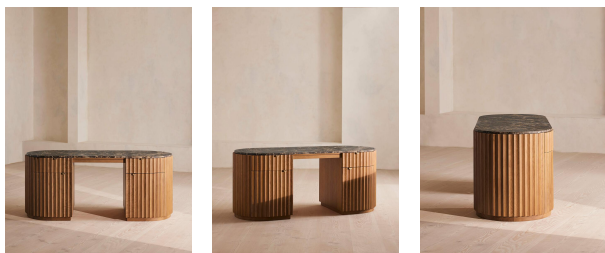

Railton Desk, Dark Emperor Marble

£3,495

Regular

£2,971

Membership

Product details

Inspired by Soho House Rome, the mid-tone oak Railton desk is designed with a wraparound pedestal form which can be placed in the centre of the room. A Spanish Emperor marble top complements the textural solid oak clad detail, distinguished by deep brown tones and defined white veining. Ideal for home working, the desk is fitted with two drawers, two doors and two shelves - ideal for storing paperwork, stationery and office equipment.

- Solid oak clad pedestal base
- Wraparound shape
- Sculptural, curved lines
- Mid-tone finish with oak clad detailing
- Dark brown Emperor marble top sourced from Spain
- Grey veining and crystallised accents
- Natural variations in the marble make each piece unique
- Two drawers, two doors and two shelves
- Antique brass handles
- Inspired by Soho House Rome

Dimensions

Product dimensions: H75 x W179 x D70cm / H30 x W70 x D28"

Product weight: 167kg / 368.2lbs

Number of boxes: 2

* Box 1 : H95 x W121 x D80cm / H37.4 x W47.6 x D31.3"

* Box 2 : H91 x W200 x D25cm / H35.8 x W78.7 x D9.8"

Material: Oak Wood, Poplar Wood, MDF, Oak Veneer, Dark Emperador Marble and Steel

Removable legs: No

Shelf dimensions: H45.5 x W53 x D48.4cm