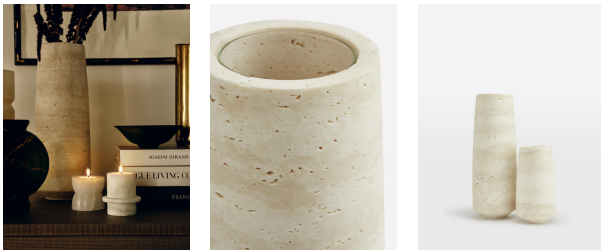

Nola Vase, Tall

£150 Regular

£128 SOHO HOME+

Product details

The tall Nola vase is crafted from travertine, a porous natural stone with distinctive character and imperfections that make each vase unique. It's designed with a removeable glass liner to hold water and display flowers. Work it into a mantelpiece arrangement to bring the coastal surroundings of Soho Roc House into your home.

- Tall travertine vase
- Porous natural stone
- Each piece is unique
- Removeable glass liner
- Holds water
- Inspired by Soho Roc House

Dimensions

Height :35.5 cm

Width :7.8 cm

Depth :10.6 cm

Weight :6.5 kg