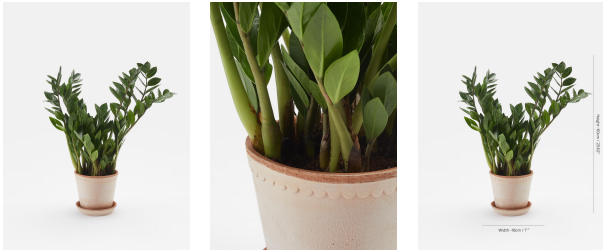

SOHO HOME

Zz Plant & Helena Rose Pot

£60 Regular

£51 SOHO HOME+

Product details

The thick, waxy green leaves of the ZZ plant will add instant impact to any room. Low maintenance, the plant can store water and nutrients for a long period of time and can handle low levels of light. It comes in a rose terracotta pot, designed with a drainage hole and saucer to keep your plant happy and healthy.

- Can handle low light levels
- Water every two weeks, allowing soil to dry out completely between watering
- Toxic to pets
- Easy care
- Comes in a terracotta pot

Dimensions

Height :60 cm

Width :18 cm

Depth :18 cm

Weight :2 kg

Details

Dimensions: H60cm x W18cm x D18cm / H23.6 x W7.1 x D7.1"

Materials: Terracota