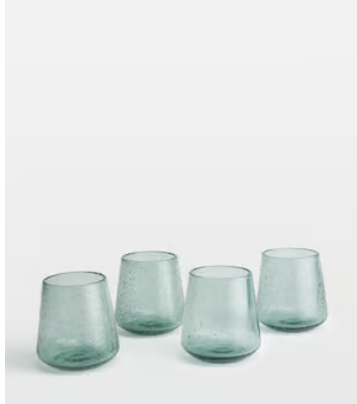

SOHO HOME

Recycled Coloured Glass Lowball, Set of Four

~~£50~~ £25 Regular price

~~£43~~ £20 Member price

This lowball glass is crafted from 30% recycled glass. It has an emerald-green tint and effervescent exterior to bring a touch of Soho House Barcelona to table settings.

Dimensions

Dimensions: H10 x W10 x D10cm / H3.9 x W3.9 x D3.9"

Weight: 2kg / 4.4lbs

Packaged weight: 2kg / 4.4lbs

Details

Material: 100% Soda Glass

Dishwasher Safe: No

Microwave Safe: No