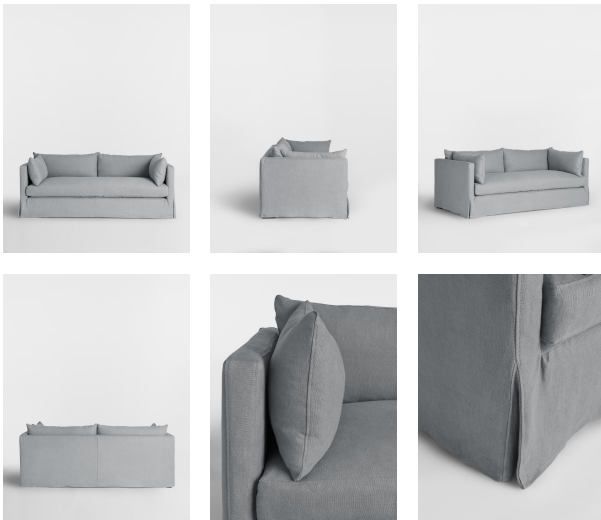

Berens 3-seater Sofa, Linen Light Grey

£3,495 Regular

£2,971 SOHO HOME+

Available in

Product details

The Berens sofa is characterised by an enhanced deep seat and loose cushions. Designed with a complete bench seat, the 100% linen three-seater sofa is ideal for everyday lounging and its minimalist form renders it a great option for modern homes. Place it in a living area to reflect the tones of the raw Mediterranean landscape and interiors at Scorpios in Mykonos.

- 100% linen sofa
- Three-seater sofa
- No legs
- Complete bench seat
- Deep seat and loose cushions
- Reversible cushions
- Foam core wrapped in French duck feather
- Inspired by Scorpios in Mykonos

Dimensions

Height :74 cm
Width :200 cm
Depth :97 cm
Weight :75 kg

Details

Product dimensions: H74 x W200 x D97cm

Arm height: 64cm

Seat depth: 64cm

Seat width: 147cm

Seat height: 48cm

Assembly required: Yes