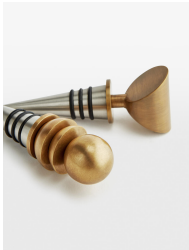

## Kilm Brass Bottle Stoppers, Set Of 2

£65 Regular

£55 SOHO HOME+

### Product details

Inspired by the rigid geometric shapes and design touches at 180 House, the Kilm brass bottle stoppers are great tools for sealing wines before refrigeration. Each one has a stainless-steel base, brushed brass finish and rubber bands to secure the grip. The different topper designs add an artistic touch to an everyday utensil.

- Kilm brass-finish bottle stoppers
- Stainless-steel base
- Rubber bands
- Different topper shapes
- Inspired by 180 House