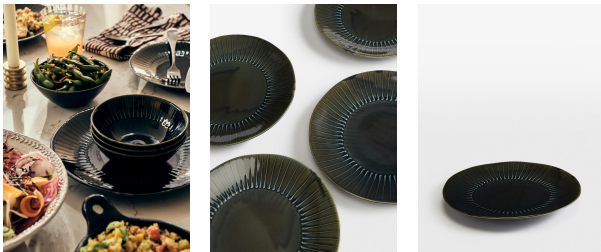

Ono Dinner Plate, Set Of Four

£115 Regular

£92 SOHO HOME+

Product details

The Ono collection is inspired by the Pen Yen restaurant at Soho Farmhouse. Crafted by artisans in Japan, this set of dinner plates features a drip design in an inky colourway. Each plate is glazed by hand and crafted from stoneware, making it a great option for both casual and formal dining.

- Stoneware dinner plates
- Set of four
- Made by Japanese artisans
- Drip design
- Durable stoneware
- Variations in colour and glazing may occur due to the handmade nature of the item
- Inspired by Pen Yen restaurant at Soho Farmhouse